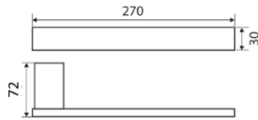

Impressions Bathroomware

Seto Accessories Range

AC6408DB - Seto 750mm Double Towel Rail Matte Black

AC6408B - Seto 750mm Single Towel Rail Matte Black

AC6406B – Seto 500mm Glass Shelf Matte Black

AC6405B – Seto Towel Holder Matte Black

AC6404B – Seto Toilet Roll Holder Matte Black

AC6401B – Seto Robe Hook Matte Black

Impressions Bathroomware reserves all rights to alter design, material and specifications without notice.
 All dimensions given are approximate only and should be checked prior to installation.
 Products are subject to intellectual property protection. Product colour as printing methods allow.
 Copyright Impressions Bathroomware © 2021