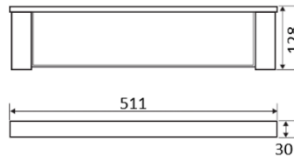

Impressions Bathroomware

Seto Accessories Range

AC6408DB - Seto 750mm Double Towel Rail Matte Black

AC6408B - Seto 750mm Single Towel Rail Matte Black

AC6406B – Seto 500mm Glass Shelf Matte Black

AC6405B – Seto Towel Holder Matte Black

AC6404B – Seto Toilet Roll Holder Matte Black

AC6401B – Seto Robe Hook Matte Black

Impressions Bathroomware reserves all rights to alter design, material and specifications without notice.
 All dimensions given are approximate only and should be checked prior to installation.
 Products are subject to intellectual property protection. Product colour as printing methods allow.
 Copyright Impressions Bathroomware © 2021