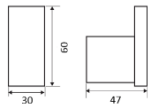

Impressions Bathroomware

Seto Accessories Range

AC6408DB - Seto 750mm Double Towel Rail Matte Black

AC6408B - Seto 750mm Single Towel Rail Matte Black

AC6406B – Seto 500mm Glass Shelf Matte Black

AC6405B – Seto Towel Holder Matte Black

AC6404B – Seto Toilet Roll Holder Matte Black

AC6401B – Seto Robe Hook Matte Black

Impressions Bathroomware reserves all rights to alter design, material and specifications without notice.
 All dimensions given are approximate only and should be checked prior to installation.
 Products are subject to intellectual property protection. Product colour as printing methods allow.
 Copyright Impressions Bathroomware © 2021