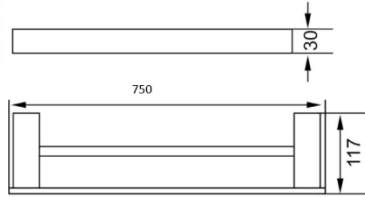

Impressions Bathroomware

Seto Accessories Range

AC6408DB - Seto 750mm Double Towel Rail Matte Black

AC6408B - Seto 750mm Single Towel Rail Matte Black

AC6406B – Seto 500mm Glass Shelf Matte Black

AC6405B – Seto Towel Holder Matte Black

AC6404B – Seto Toilet Roll Holder Matte Black

AC6401B – Seto Robe Hook Matte Black

Impressions Bathroomware reserves all rights to alter design, material and specifications without notice.
 All dimensions given are approximate only and should be checked prior to installation.
 Products are subject to intellectual property protection. Product colour as printing methods allow.
 Copyright Impressions Bathroomware © 2021