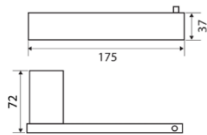

Impressions Bathroomware

Seto Accessories Range

AC6408DB - Seto 750mm Double Towel Rail Matte Black

AC6408B - Seto 750mm Single Towel Rail Matte Black

AC6406B – Seto 500mm Glass Shelf Matte Black

AC6405B – Seto Towel Holder Matte Black

AC6404B – Seto Toilet Roll Holder Matte Black

AC6401B – Seto Robe Hook Matte Black

Impressions Bathroomware reserves all rights to alter design, material and specifications without notice.
 All dimensions given are approximate only and should be checked prior to installation.
 Products are subject to intellectual property protection. Product colour as printing methods allow.
 Copyright Impressions Bathroomware © 2021