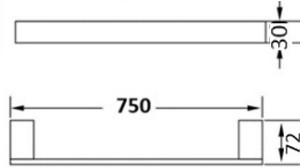

Impressions Bathroomware

Seto Accessories Range

AC6408DB - Seto 750mm Double Towel Rail Matte Black

AC6408B - Seto 750mm Single Towel Rail Matte Black

AC6406B – Seto 500mm Glass Shelf Matte Black

AC6405B – Seto Towel Holder Matte Black

AC6404B – Seto Toilet Roll Holder Matte Black

AC6401B – Seto Robe Hook Matte Black

Impressions Bathroomware reserves all rights to alter design, material and specifications without notice.
 All dimensions given are approximate only and should be checked prior to installation.
 Products are subject to intellectual property protection. Product colour as printing methods allow.
 Copyright Impressions Bathroomware © 2021