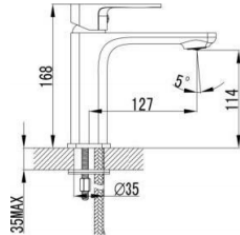

## Seto Mixer Range

**ACHYB66-101MB -Seto Sink Mixer Matte Black**  
- WELS 4 STAR 7.5lpm Reg #T26651

**ACHYB66-201MB -Seto Basin Mixer Matte Black**  
- WELS 5 STAR 5lpm Reg #T26654

**ACHYB66-301MB -Seto Wall Mixer Matte Black**

**ACHYB66-601MB -Seto Wall Basin Mixer Matte Black**  
- WELS 5 STAR 5lpm Reg #T26656

**ACHYB66-202MB -Seto Hi Rise Basin Mixer Matte Black**  
- WELS 5 STAR 5lpm Reg #T26655

Impressions Bathroomware reserves all rights to alter design, material and specifications without notice.  
All dimensions given are approximate only and should be checked prior to installation.  
Products are subject to intellectual property protection. Product colour as printing methods allow.  
Copyright Impressions Bathroomware © 2021