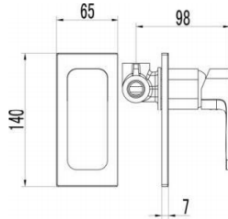

ACHYB66-301MB -Seto Wall Mixer Matte Black