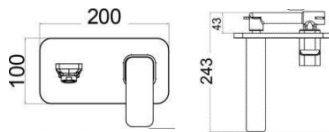

## Seto Mixer Range

**ACHYB66-101MB -Seto Sink Mixer Matte Black**  
- WELS 4 STAR 7.5lpm Reg #T26651

**ACHYB66-201MB -Seto Basin Mixer Matte Black**  
- WELS 5 STAR 5lpm Reg #T26654

**ACHYB66-301MB -Seto Wall Mixer Matte Black**

**ACHYB66-601MB -Seto Wall Basin Mixer Matte Black**  
- WELS 5 STAR 5lpm Reg #T26656

**ACHYB66-202MB -Seto Hi Rise Basin Mixer Matte Black**  
- WELS 5 STAR 5lpm Reg #T26655

Impressions Bathroomware reserves all rights to alter design, material and specifications without notice.  
All dimensions given are approximate only and should be checked prior to installation.  
Products are subject to intellectual property protection. Product colour as printing methods allow.  
Copyright Impressions Bathroomware © 2021