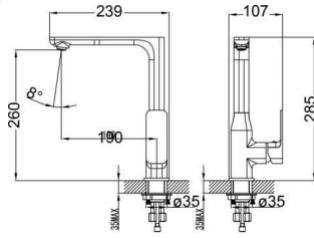

## Seto Mixer Range

**ACHYB66-101MB -Seto Sink Mixer Matte Black**  
- WELS 4 STAR 7.5lpm Reg #T26651

**ACHYB66-201MB -Seto Basin Mixer Matte Black**  
- WELS 5 STAR 5lpm Reg #T26654

**ACHYB66-301MB -Seto Wall Mixer Matte Black**

**ACHYB66-601MB -Seto Wall Basin Mixer Matte Black**  
- WELS 5 STAR 5lpm Reg #T26656

**ACHYB66-202MB -Seto Hi Rise Basin Mixer Matte Black**  
- WELS 5 STAR 5lpm Reg #T26655

Impressions Bathroomware reserves all rights to alter design, material and specifications without notice.  
All dimensions given are approximate only and should be checked prior to installation.  
Products are subject to intellectual property protection. Product colour as printing methods allow.  
Copyright Impressions Bathroomware © 2021