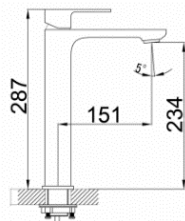

**ACHYB66-601MB -Seto Wall Basin Mixer Matte Black**  
- WELS 5 STAR 5lpm Reg #T26656

**ACHYB66-202MB -Seto Hi Rise Basin Mixer Matte Black**  
- WELS 5 STAR 5lpm Reg #T26655

Impressions Bathroomware reserves all rights to alter design, material and specifications without notice.  
All dimensions given are approximate only and should be checked prior to installation.  
Products are subject to intellectual property protection. Product colour as printing methods allow.  
Copyright Impressions Bathroomware © 2021