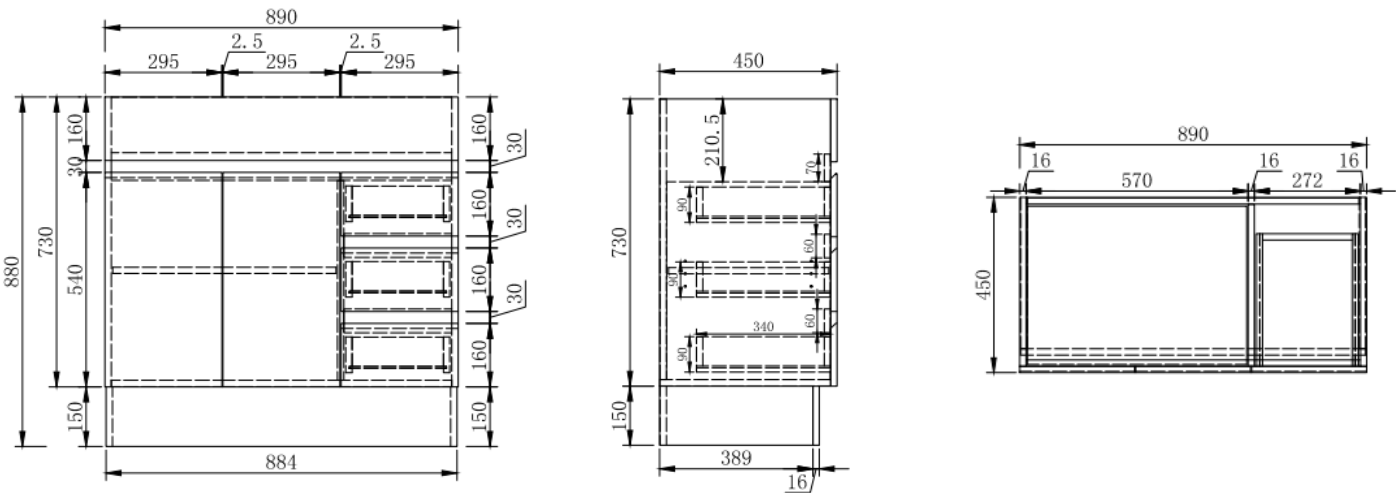

Impressions Bathroomware

Ideal 900mm Vanity Unit

Removable kickboard – Legs optional extra

Top Options: Square China, Oval China or Caesarstone top with basin

1 Taphole Standard – 3 Taphole optional extra