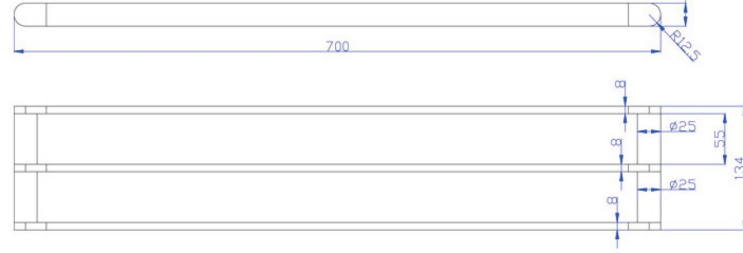

K-LX1001 Linx 700mm Double Towel Rail