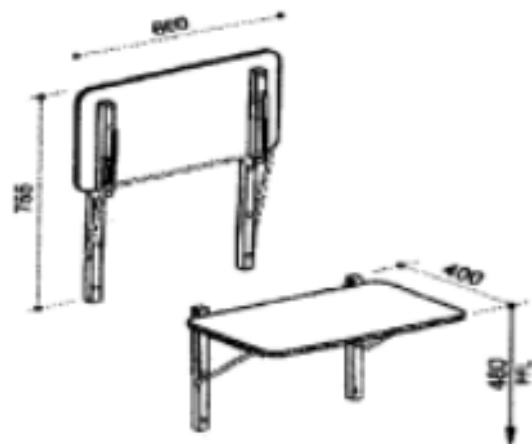

EGR1000 Grab Rail 1000 x 32mm - Concealed Fixing - Satin

EGR1000PSS Grab Rail 1000 x 32mm - Concealed Fixing - Polished SS

**EGR1LH90**  
LH Shown

EGR1LH90 WC Corner Rail W/90 \*Bend Side/Rear Fix - 1010 x 1000 x 700mm LH – Satin

**EGR2570/2600**  
RH Shown

EGR2570 Shower Corner Grab Rail - Side Fix Only - 1000x760mm - LH - Satin

EGR4  
LH Shown

- EGR4LH WC Assisted Grab Rail W/90 \* Bend Side Fix - 1040 x 600mm LH - Satin  
 EGR4RH WC Assisted Grab Rail W/90 \* Bend Side Fix - 1040 x 600mm RH – Satin

EGR5  
LH Shown

- EGR5LH WC Assisted Grab Rail W/90 \* Bend Side Fix - 940x600mm LH - Satin  
 EGR5RH WC Assisted Grab Rail W/90 \* Bend Side Fix - 940x600mm RH – Satin

EGR6  
LH Shown

- EGR6LH WC Assisted Grab Rail W/40 \* Bend Side Fix - 840x700mm LH - Satin  
 EGR6RH WC Assisted Grab Rail W/40 \* Bend Side Fix - 840x700mm RH - Satin

EGR2600LH

9x6 LH Shower Grab Rail SSS

EGSS960L Fold Down Shower Seat W/ Legs  
White Plastic W/ Drain Slots - 960W x 400D - S/S

EGR20FD WC Fold Down Grab Rail - Rear Fix – Satin