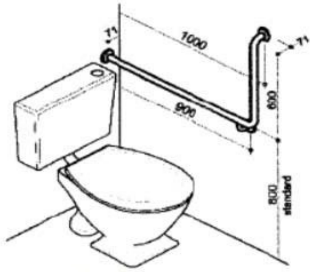

EGR1000 Grab Rail 1000 x 32mm - Concealed Fixing - Satin

EGR1000PSS Grab Rail 1000 x 32mm - Concealed Fixing - Polished SS

**EGR1LH90**  
LH Shown

EGR1LH90 WC Corner Rail W/90 \*Bend Side/Rear Fix - 1010 x 1000 x 700mm LH – Satin

**EGR2570/2600**  
RH Shown

EGR2570 Shower Corner Grab Rail - Side Fix Only - 1000x760mm - LH - Satin

EGR4  
LH Shown

- EGR4LH WC Assisted Grab Rail W/90 \* Bend Side Fix - 1040 x 600mm LH - Satin  
 EGR4RH WC Assisted Grab Rail W/90 \* Bend Side Fix - 1040 x 600mm RH – Satin

EGR5  
LH Shown

- EGR5LH WC Assisted Grab Rail W/90 \* Bend Side Fix - 940x600mm LH - Satin  
 EGR5RH WC Assisted Grab Rail W/90 \* Bend Side Fix - 940x600mm RH – Satin

EGR6  
LH Shown

- EGR6LH WC Assisted Grab Rail W/40 \* Bend Side Fix - 840x700mm LH - Satin  
 EGR6RH WC Assisted Grab Rail W/40 \* Bend Side Fix - 840x700mm RH - Satin

EGR2600LH

9x6 LH Shower Grab Rail SSS

EGSS960L Fold Down Shower Seat W/ Legs  
White Plastic W/ Drain Slots - 960W x 400D - S/S

EGR20FD WC Fold Down Grab Rail - Rear Fix – Satin