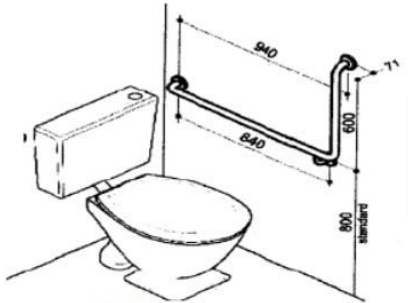

EGR1000 Grab Rail 1000 x 32mm - Concealed Fixing - Satin

EGR1000PSS Grab Rail 1000 x 32mm - Concealed Fixing - Polished SS

**EGR1LH90**  
LH Shown

EGR1LH90 WC Corner Rail W/90 \*Bend Side/Rear Fix - 1010 x 1000 x 700mm LH – Satin

**EGR2570/2600**  
RH Shown

EGR2570 Shower Corner Grab Rail - Side Fix Only - 1000x760mm - LH - Satin

EGR4  
LH Shown

- EGR4LH WC Assisted Grab Rail W/90 \* Bend Side Fix - 1040 x 600mm LH - Satin  
 EGR4RH WC Assisted Grab Rail W/90 \* Bend Side Fix - 1040 x 600mm RH – Satin

EGR5  
LH Shown

- EGR5LH WC Assisted Grab Rail W/90 \* Bend Side Fix - 940x600mm LH - Satin  
 EGR5RH WC Assisted Grab Rail W/90 \* Bend Side Fix - 940x600mm RH – Satin

EGR6  
LH Shown

- EGR6LH WC Assisted Grab Rail W/40 \* Bend Side Fix - 840x700mm LH - Satin  
 EGR6RH WC Assisted Grab Rail W/40 \* Bend Side Fix - 840x700mm RH - Satin

EGR2600LH

9x6 LH Shower Grab Rail SSS

EGSS960L Fold Down Shower Seat W/ Legs  
White Plastic W/ Drain Slots - 960W x 400D - S/S

EGR20FD WC Fold Down Grab Rail - Rear Fix – Satin