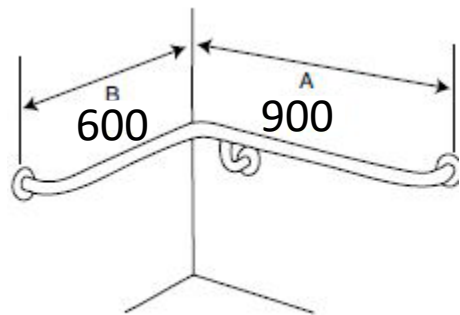

EGR1000 Grab Rail 1000 x 32mm - Concealed Fixing - Satin

EGR1000PSS Grab Rail 1000 x 32mm - Concealed Fixing - Polished SS

**EGR1LH90**  
LH Shown

EGR1LH90 WC Corner Rail W/90 \*Bend Side/Rear Fix - 1010 x 1000 x 700mm LH – Satin

**EGR2570/2600**  
RH Shown

EGR2570 Shower Corner Grab Rail - Side Fix Only - 1000x760mm - LH - Satin

EGR4  
LH Shown

- EGR4LH WC Assisted Grab Rail W/90 \* Bend Side Fix - 1040 x 600mm LH - Satin  
 EGR4RH WC Assisted Grab Rail W/90 \* Bend Side Fix - 1040 x 600mm RH – Satin

EGR5  
LH Shown

- EGR5LH WC Assisted Grab Rail W/90 \* Bend Side Fix - 940x600mm LH - Satin  
 EGR5RH WC Assisted Grab Rail W/90 \* Bend Side Fix - 940x600mm RH – Satin

EGR6  
LH Shown

- EGR6LH WC Assisted Grab Rail W/40 \* Bend Side Fix - 840x700mm LH - Satin  
 EGR6RH WC Assisted Grab Rail W/40 \* Bend Side Fix - 840x700mm RH - Satin