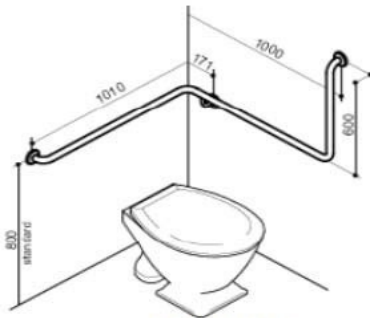

EGR1000 Grab Rail 1000 x 32mm - Concealed Fixing - Satin

EGR1000PSS Grab Rail 1000 x 32mm - Concealed Fixing - Polished SS

**EGR1LH90**  
LH Shown

EGR1LH90 WC Corner Rail W/90 \*Bend Side/Rear Fix - 1010 x 1000 x 700mm LH – Satin

**EGR2570/2600**  
RH Shown

EGR2570 Shower Corner Grab Rail - Side Fix Only - 1000x760mm - LH - Satin

EGR4  
LH Shown

- EGR4LH WC Assisted Grab Rail W/90 \* Bend Side Fix - 1040 x 600mm LH - Satin  
 EGR4RH WC Assisted Grab Rail W/90 \* Bend Side Fix - 1040 x 600mm RH – Satin

EGR5  
LH Shown

- EGR5LH WC Assisted Grab Rail W/90 \* Bend Side Fix - 940x600mm LH - Satin  
 EGR5RH WC Assisted Grab Rail W/90 \* Bend Side Fix - 940x600mm RH – Satin

EGR6  
LH Shown

- EGR6LH WC Assisted Grab Rail W/40 \* Bend Side Fix - 840x700mm LH - Satin  
 EGR6RH WC Assisted Grab Rail W/40 \* Bend Side Fix - 840x700mm RH - Satin

EGR2600LH

9x6 LH Shower Grab Rail SSS

EGSS960L Fold Down Shower Seat W/ Legs  
White Plastic W/ Drain Slots - 960W x 400D - S/S

EGR20FD WC Fold Down Grab Rail - Rear Fix – Satin