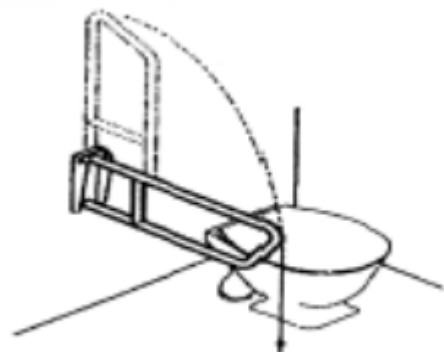

EGR1000 Grab Rail 1000 x 32mm - Concealed Fixing - Satin

EGR1000PSS Grab Rail 1000 x 32mm - Concealed Fixing - Polished SS

**EGR1LH90**  
LH Shown

EGR1LH90 WC Corner Rail W/90 \*Bend Side/Rear Fix - 1010 x 1000 x 700mm LH – Satin

**EGR2570/2600**  
RH Shown

EGR2570 Shower Corner Grab Rail - Side Fix Only - 1000x760mm - LH - Satin

EGR4  
LH Shown

- EGR4LH WC Assisted Grab Rail W/90 \* Bend Side Fix - 1040 x 600mm LH - Satin  
 EGR4RH WC Assisted Grab Rail W/90 \* Bend Side Fix - 1040 x 600mm RH – Satin

EGR5  
LH Shown

- EGR5LH WC Assisted Grab Rail W/90 \* Bend Side Fix - 940x600mm LH - Satin  
 EGR5RH WC Assisted Grab Rail W/90 \* Bend Side Fix - 940x600mm RH – Satin

EGR6  
LH Shown

- EGR6LH WC Assisted Grab Rail W/40 \* Bend Side Fix - 840x700mm LH - Satin  
 EGR6RH WC Assisted Grab Rail W/40 \* Bend Side Fix - 840x700mm RH - Satin

EGR2600LH

9x6 LH Shower Grab Rail SSS

EGSS960L Fold Down Shower Seat W/ Legs  
White Plastic W/ Drain Slots - 960W x 400D - S/S

EGR20FD WC Fold Down Grab Rail - Rear Fix – Satin