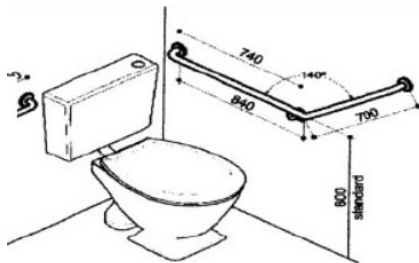

EGR1000 Grab Rail 1000 x 32mm - Concealed Fixing - Satin

EGR1000PSS Grab Rail 1000 x 32mm - Concealed Fixing - Polished SS

**EGR1LH90**  
LH Shown

EGR1LH90 WC Corner Rail W/90 \*Bend Side/Rear Fix - 1010 x 1000 x 700mm LH – Satin

**EGR2570/2600**  
RH Shown

EGR2570 Shower Corner Grab Rail - Side Fix Only - 1000x760mm - LH - Satin

EGR4  
LH Shown

- EGR4LH WC Assisted Grab Rail W/90 \* Bend Side Fix - 1040 x 600mm LH - Satin  
 EGR4RH WC Assisted Grab Rail W/90 \* Bend Side Fix - 1040 x 600mm RH – Satin

EGR5  
LH Shown

- EGR5LH WC Assisted Grab Rail W/90 \* Bend Side Fix - 940x600mm LH - Satin  
 EGR5RH WC Assisted Grab Rail W/90 \* Bend Side Fix - 940x600mm RH – Satin

EGR6  
LH Shown

- EGR6LH WC Assisted Grab Rail W/40 \* Bend Side Fix - 840x700mm LH - Satin  
 EGR6RH WC Assisted Grab Rail W/40 \* Bend Side Fix - 840x700mm RH - Satin

EGR2600LH

9x6 LH Shower Grab Rail SSS

EGSS960L Fold Down Shower Seat W/ Legs  
White Plastic W/ Drain Slots - 960W x 400D - S/S

EGR20FD WC Fold Down Grab Rail - Rear Fix – Satin