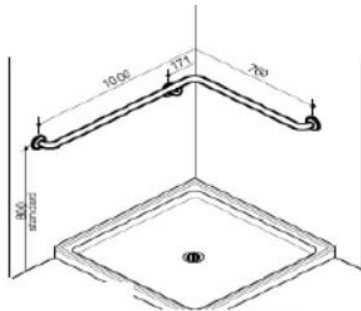

EGR1000 Grab Rail 1000 x 32mm - Concealed Fixing - Satin

EGR1000PSS Grab Rail 1000 x 32mm - Concealed Fixing - Polished SS

**EGR1LH90**  
LH Shown

EGR1LH90 WC Corner Rail W/90 \*Bend Side/Rear Fix - 1010 x 1000 x 700mm LH – Satin

**EGR2570/2600**  
RH Shown

EGR2570 Shower Corner Grab Rail - Side Fix Only - 1000x760mm - LH - Satin

EGR4  
LH Shown

- EGR4LH WC Assisted Grab Rail W/90 \* Bend Side Fix - 1040 x 600mm LH - Satin  
 EGR4RH WC Assisted Grab Rail W/90 \* Bend Side Fix - 1040 x 600mm RH – Satin

EGR5  
LH Shown

- EGR5LH WC Assisted Grab Rail W/90 \* Bend Side Fix - 940x600mm LH - Satin  
 EGR5RH WC Assisted Grab Rail W/90 \* Bend Side Fix - 940x600mm RH – Satin

EGR6  
LH Shown

- EGR6LH WC Assisted Grab Rail W/40 \* Bend Side Fix - 840x700mm LH - Satin  
 EGR6RH WC Assisted Grab Rail W/40 \* Bend Side Fix - 840x700mm RH - Satin

EGR2600LH

9x6 LH Shower Grab Rail SSS

EGSS960L Fold Down Shower Seat W/ Legs  
White Plastic W/ Drain Slots - 960W x 400D - S/S

EGR20FD WC Fold Down Grab Rail - Rear Fix – Satin