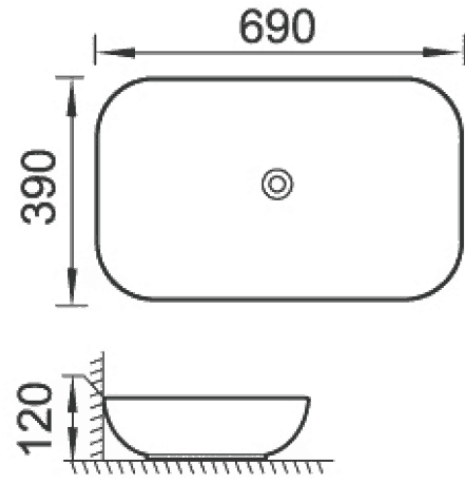

NAPB-04600L-WH Flush 600mm Wall Hung LH Basin with Shelf / Overflow

NAPB-04600R-WH Flush 600mm Wall Hung RH Basin with Shelf / Overflow

- K-G403B Glow 550 Wall Basin with Overflow
- K-G403P Glow 550 Pedestal Only
- K-G503S Glow 550 Wall Shroud Only

VCB408E Elegant Slim Rect CounterBasin

VCB7090 ELEGANT Oval Counter Top Basin