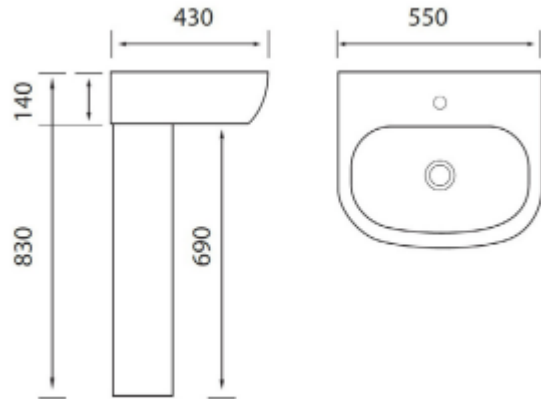

NAPB-04600L-WH Flush 600mm Wall Hung LH Basin with Shelf / Overflow

NAPB-04600R-WH Flush 600mm Wall Hung RH Basin with Shelf / Overflow

- K-G403B Glow 550 Wall Basin with Overflow
- K-G403P Glow 550 Pedestal Only
- K-G503S Glow 550 Wall Shroud Only

VCB408E Elegant Slim Rect CounterBasin

VCB7090 ELEGANT Oval Counter Top Basin