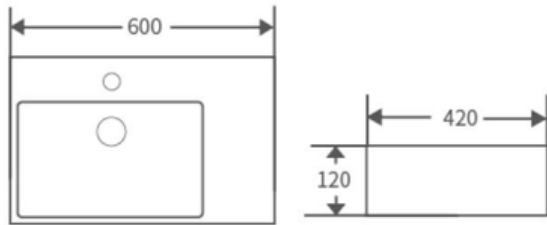

NAPB-04600L-WH Flush 600mm Wall Hung LH Basin with Shelf / Overflow

NAPB-04600R-WH Flush 600mm Wall Hung RH Basin with Shelf / Overflow

- K-G403B Glow 550 Wall Basin with Overflow
- K-G403P Glow 550 Pedestal Only
- K-G503S Glow 550 Wall Shroud Only