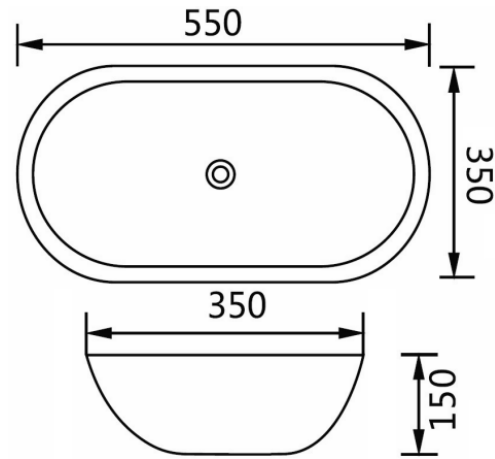

NAPB-04600L-WH Flush 600mm Wall Hung LH Basin with Shelf / Overflow

NAPB-04600R-WH Flush 600mm Wall Hung RH Basin with Shelf / Overflow

- K-G403B Glow 550 Wall Basin with Overflow
- K-G403P Glow 550 Pedestal Only
- K-G503S Glow 550 Wall Shroud Only

VCB408E Elegant Slim Rect CounterBasin

VCB7090 ELEGANT Oval Counter Top Basin