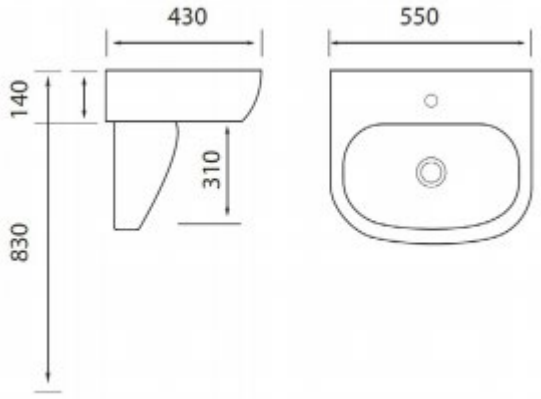

NAPB-04600L-WH Flush 600mm Wall Hung LH Basin with Shelf / Overflow

NAPB-04600R-WH Flush 600mm Wall Hung RH Basin with Shelf / Overflow

- K-G403B Glow 550 Wall Basin with Overflow
- K-G403P Glow 550 Pedestal Only
- K-G503S Glow 550 Wall Shroud Only