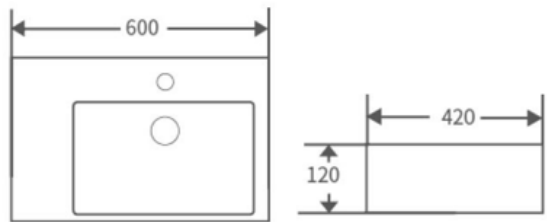

NAPB-04600L-WH Flush 600mm Wall Hung LH Basin with Shelf / Overflow

NAPB-04600R-WH Flush 600mm Wall Hung RH Basin with Shelf / Overflow

- K-G403B Glow 550 Wall Basin with Overflow
- K-G403P Glow 550 Pedestal Only
- K-G503S Glow 550 Wall Shroud Only