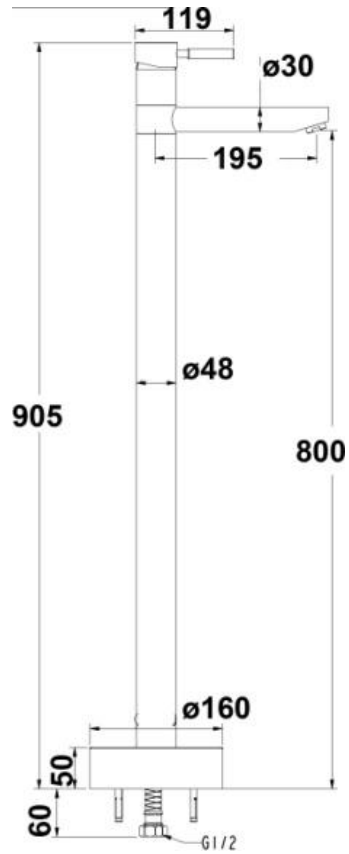

**VTNB4 TONY Hi-Rise Basin Mixer**

**ACHYB88-103 Multifunction Pull Down Sink Mixer C/P**

**ACHYB99-101 Side Lever Sink Mixer Spring**

**ACPK1002**

**Side Lever Kitchen Mixer**

**ACPCC1002**

**Multifunction Pull Out Sink Mixer**

**ACPCC1002MB**

**Multifunction Pull Out Sink Mixer**

**VGMD06 SQUARE Floor Standing Bath Filler Mixer - Retro Fit**

**VGMT06 ROUND Floor Standing Bath Filler Mixer - Retro Fit**

**RE8035 ELEGANT Luxury Shelf Flow 300mm Cast Wall Outlet**

**RE80212 IDEAL 180mm HD Bath Outlet**

**IMKSSP SLIDE 200mm Wall Outlet**