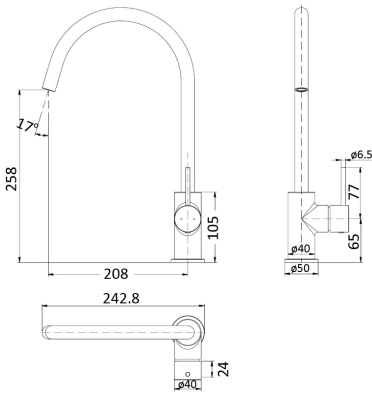

**VTNB4 TONY Hi-Rise Basin Mixer**

**ACHYB88-103 Multifunction Pull Down Sink Mixer C/P**

**ACHYB99-101 Side Lever Sink Mixer Spring**

**ACPK1002**

**Side Lever Kitchen Mixer**

**ACPCC1002**

**Multifunction Pull Out Sink Mixer**

**ACPCC1002MB**

**Multifunction Pull Out Sink Mixer**

**VGMD06 SQUARE Floor Standing Bath Filler Mixer - Retro Fit**

**VGMT06 ROUND Floor Standing Bath Filler Mixer - Retro Fit**

**RE8035 ELEGANT Luxury Shelf Flow 300mm Cast Wall Outlet**

**RE80212 IDEAL 180mm HD Bath Outlet**

**IMKSSP SLIDE 200mm Wall Outlet**