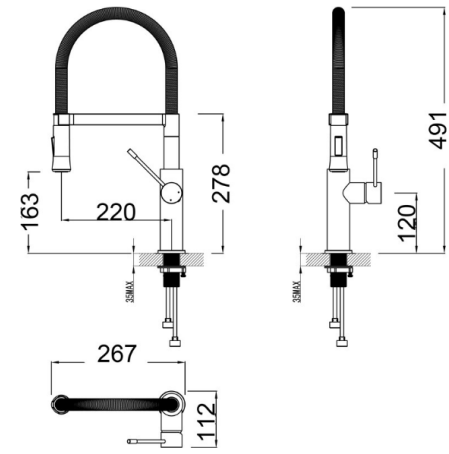

**VTNB4 TONY Hi-Rise Basin Mixer**

**ACHYB88-103 Multifunction Pull Down Sink Mixer C/P**

**ACHYB99-101 Side Lever Sink Mixer Spring**

**ACPK1002**

**Side Lever Kitchen Mixer**

**ACPCC1002**

**Multifunction Pull Out Sink Mixer**

**ACPCC1002MB**

**Multifunction Pull Out Sink Mixer**

**VGMD06 SQUARE Floor Standing Bath Filler Mixer - Retro Fit**

**VGMT06 ROUND Floor Standing Bath Filler Mixer - Retro Fit**

**RE8035 ELEGANT Luxury Shelf Flow 300mm Cast Wall Outlet**

**RE80212 IDEAL 180mm HD Bath Outlet**

**IMKSSP SLIDE 200mm Wall Outlet**