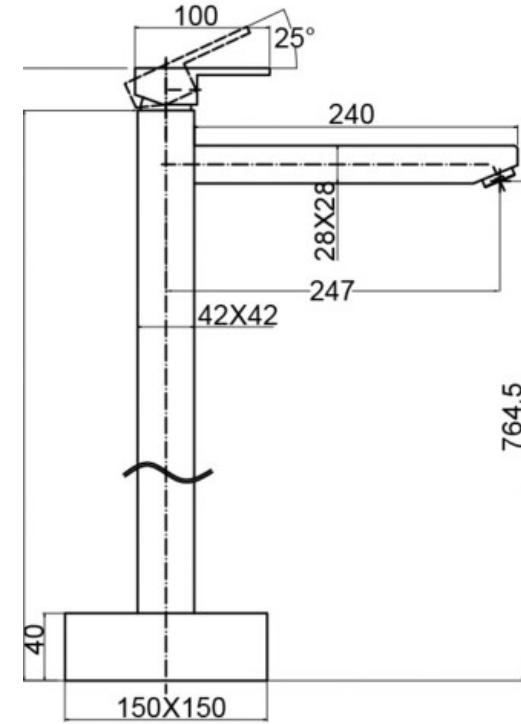

**VTNB4 TONY Hi-Rise Basin Mixer**

**ACHYB88-103 Multifunction Pull Down Sink Mixer C/P**

**ACHYB99-101 Side Lever Sink Mixer Spring**

**ACPK1002**

**Side Lever Kitchen Mixer**

**ACPCC1002**

**Multifunction Pull Out Sink Mixer**

**ACPCC1002MB**

**Multifunction Pull Out Sink Mixer**

**VGMD06 SQUARE Floor Standing Bath Filler Mixer - Retro Fit**

**VGMT06 ROUND Floor Standing Bath Filler Mixer - Retro Fit**

**RE8035 ELEGANT Luxury Shelf Flow 300mm Cast Wall Outlet**

**RE80212 IDEAL 180mm HD Bath Outlet**

**IMKSSP SLIDE 200mm Wall Outlet**