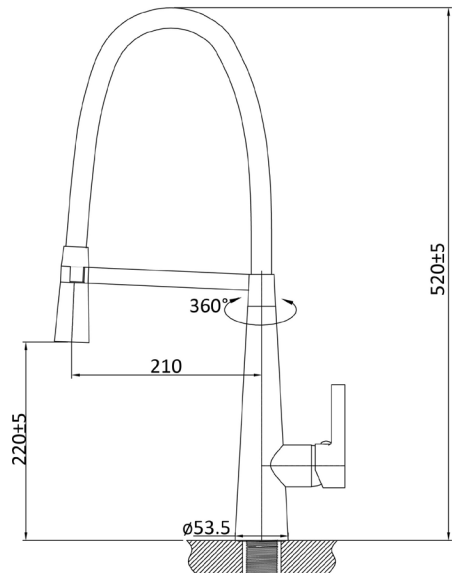

**VTNB4 TONY Hi-Rise Basin Mixer**

**ACHYB88-103 Multifunction Pull Down Sink Mixer C/P**

**ACHYB99-101 Side Lever Sink Mixer Spring**

**ACPK1002**

**Side Lever Kitchen Mixer**

**ACPCC1002**

**Multifunction Pull Out Sink Mixer**

**ACPCC1002MB**

**Multifunction Pull Out Sink Mixer**

**VGMD06 SQUARE Floor Standing Bath Filler Mixer - Retro Fit**

**VGMT06 ROUND Floor Standing Bath Filler Mixer - Retro Fit**

**RE8035 ELEGANT Luxury Shelf Flow 300mm Cast Wall Outlet**

**RE80212 IDEAL 180mm HD Bath Outlet**

**IMKSSP SLIDE 200mm Wall Outlet**