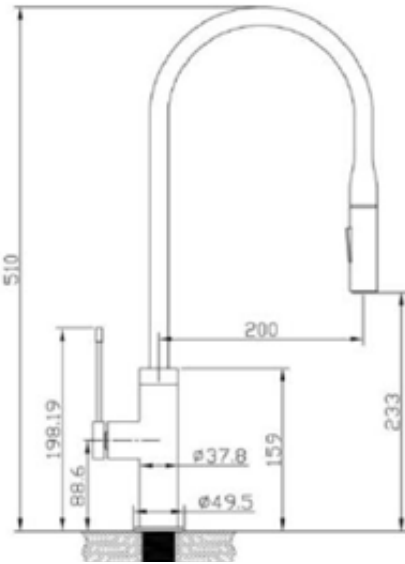

**VTNB4 TONY Hi-Rise Basin Mixer**

**ACHYB88-103 Multifunction Pull Down Sink Mixer C/P**

**ACHYB99-101 Side Lever Sink Mixer Spring**

**ACPK1002**

**Side Lever Kitchen Mixer**

**ACPCC1002**

**Multifunction Pull Out Sink Mixer**

**ACPCC1002MB**

**Multifunction Pull Out Sink Mixer**

**VGMD06 SQUARE Floor Standing Bath Filler Mixer - Retro Fit**

**VGMT06 ROUND Floor Standing Bath Filler Mixer - Retro Fit**

**RE8035 ELEGANT Luxury Shelf Flow 300mm Cast Wall Outlet**

**RE80212 IDEAL 180mm HD Bath Outlet**

**IMKSSP SLIDE 200mm Wall Outlet**