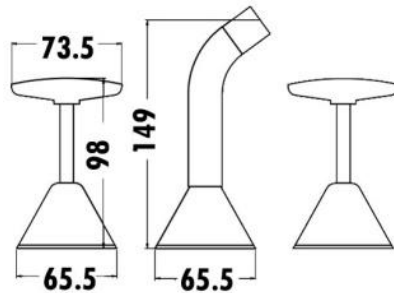

ACPJK90NZ02A

Round Pin Wall Stops with Plate

MA528S ASPEN Deluxe Shower Set - WELS 3 Star / 9L

MA531

ASPEN Bath Set

MA571 ASPEN Wall Stops – Pair

MA541 ASPEN Washing Machine Stops – Pair

MA591S ASPEN Wall Sink Set - Gooseneck Swivel Outlet