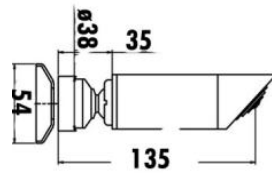

ACPJK90NZ02A

Round Pin Wall Stops with Plate

MA528S ASPEN Deluxe Shower Set - WELS 3 Star / 9L

MA531

ASPEN Bath Set

MA571 ASPEN Wall Stops – Pair

MA541 ASPEN Washing Machine Stops – Pair

MA591S ASPEN Wall Sink Set - Gooseneck Swivel Outlet