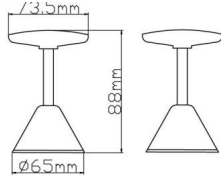

ACPJK90NZ02A

Round Pin Wall Stops with Plate

MA528S ASPEN Deluxe Shower Set - WELS 3 Star / 9L

MA531

ASPEN Bath Set

MA571 ASPEN Wall Stops – Pair

MA541 ASPEN Washing Machine Stops – Pair

MA591S ASPEN Wall Sink Set - Gooseneck Swivel Outlet