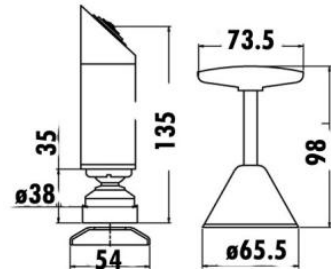

ACPJK90NZ02A

Round Pin Wall Stops with Plate

MA528S ASPEN Deluxe Shower Set - WELS 3 Star / 9L

MA531

ASPEN Bath Set

MA571 ASPEN Wall Stops – Pair

MA541 ASPEN Washing Machine Stops – Pair

MA591S ASPEN Wall Sink Set - Gooseneck Swivel Outlet

LEC359CP

EASYCLEAN Male Bib Tap - Each

LEC360CP

EASYCLEAN Basin/Sink Assembly - Each

LEC363CP

EASYCLEAN BIB T/Ass CP pr

LT868B-6 LAUREN 200mm Shower Rose Only

SHO300CP