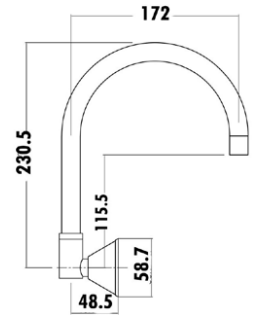

ACPJK90NZ02A

Round Pin Wall Stops with Plate

MA528S ASPEN Deluxe Shower Set - WELS 3 Star / 9L

MA531

ASPEN Bath Set

MA571 ASPEN Wall Stops – Pair

MA541 ASPEN Washing Machine Stops – Pair

MA591S ASPEN Wall Sink Set - Gooseneck Swivel Outlet

MA528HS ASPEN Deluxe Shower Rose - WELS 3 Star / 9L

MA531A ASPEN Bath Outlet

LEC356CP

EASYCLEAN Vanity Sink Set

LEC357CP

EASYCLEAN Pillar taps - Pair

LEC358CP

EASYCLEAN Female Bib Tap - Each

LEC359CP

EASYCLEAN Male Bib Tap - Each

LEC360CP

EASYCLEAN Basin/Sink Assembly - Each

LEC363CP

EASYCLEAN BIB T/Ass CP pr

LT868B-6 LAUREN 200mm Shower Rose Only

SHO300CP