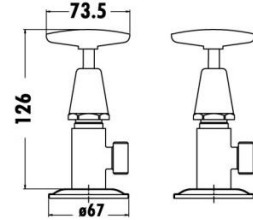

ACPJK90NZ02A

Round Pin Wall Stops with Plate

MA528S ASPEN Deluxe Shower Set - WELS 3 Star / 9L

MA531

ASPEN Bath Set

MA571 ASPEN Wall Stops – Pair

MA541 ASPEN Washing Machine Stops – Pair

MA591S ASPEN Wall Sink Set - Gooseneck Swivel Outlet