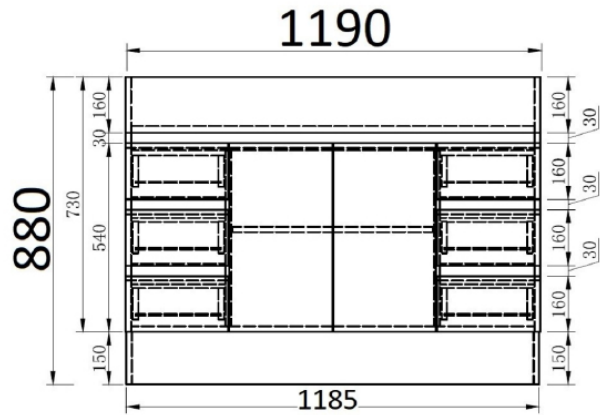

- VCID12SQ IDEAL 1200 Floor Vanity w/ Square China Top 1TH
- VCID12NA IDEAL 1200 Floor Vanity w/ Nara Top 1TH
- VCID12OV IDEAL 1200 Floor Vanity w/ Oval China Top 1TH
- VCCABID12 IDEAL 1200 Floor Vanity Cabinet Only