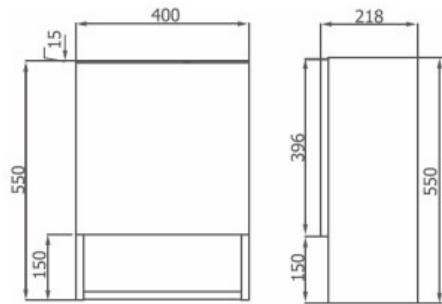

VCEN40BLG ENSUITE vanity black glass
VCEN40EWHG ENSUITE vanity white glass