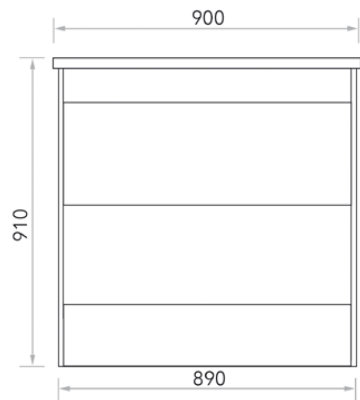

VCEL9SQG ELEGANT 900 Floor Vanity w/ Square China Top 1TH

VCEL9NAG ELEGANT 900 Floor Vanity w/ Nara Top 1TH

VCEL9OVG ELEGANT 900 Floor Vanity w/ Oval China Top 1TH

VCCABEL9G ELEGANT 900 Floor Vanity Cabinet Only