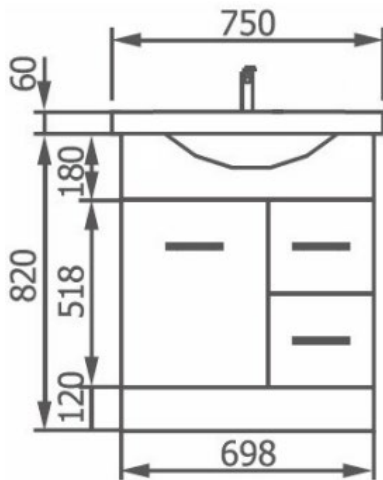

## Deco Semi Recessed Vanity Units

750mm - #VCDE75LHD

900mm - #VCDE9LHD

Removable kickboard in 750, 900 & 1200 – Legs optional extra  
1 Taphole Standard – 3 Taphole optional extra

Impressions Bathroomware reserves all rights to alter design, material, and specifications without notice. All dimensions given are approximate only should be checked prior to installation. Products are subject to intellectual property protection. Product colour as printing methods allow. Copyright Impressions Bathroomware ©2023