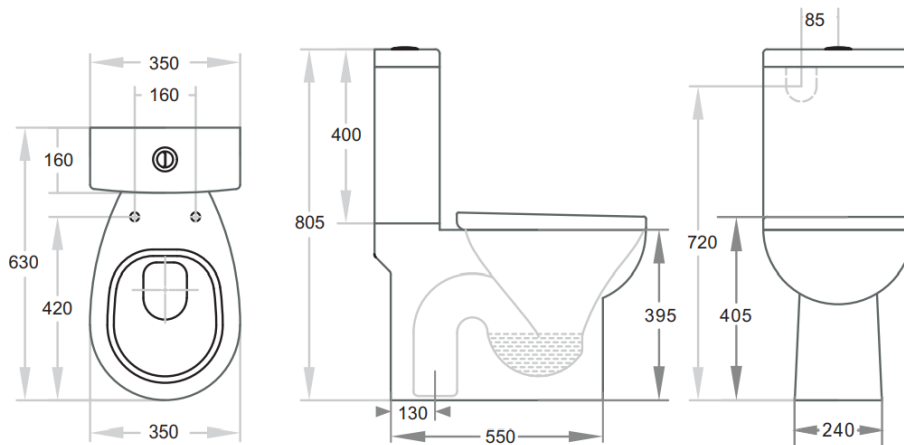

### Close Coupled Toilet Suite - K-009S

- I Close coupled toilet suite
- I Size 630 x 350 x 805mm
- I Standard S-trap: 140mm (supplied)
- I Quick release soft close seat - K-SC009S
- I Bottom inlet only
- I 4.5/3 litres dual flush
- I WELS 4 star water rating