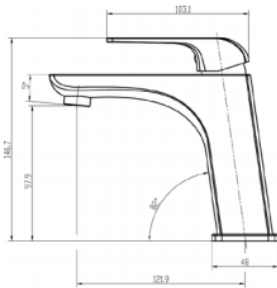

Impressions

Bathroomware

Flush Mixer

IMNFB3 -Flush Basin Mixer Chrome
- WELS 5 STAR 6lpm Reg #T37407