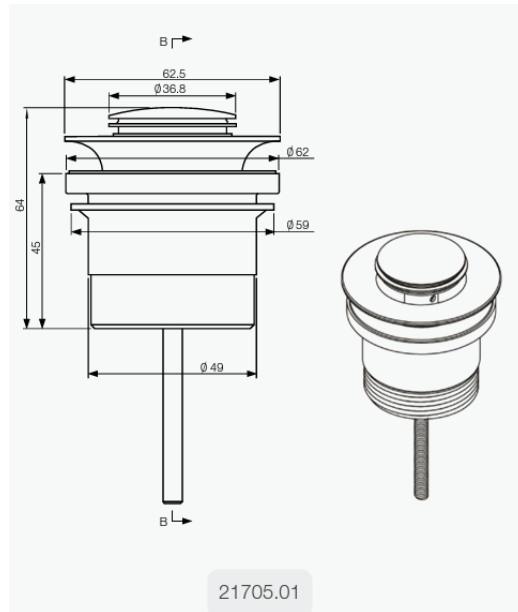

Impressions Bathroomware reserves all rights to alter design, material, and specifications without notice. All dimensions given are approximate only should be checked prior to installation. Products are subject to intellectual property protection. Product colour as printing methods allow. Copyright Impressions Bathroomware ©2023

Mixers – Flush
20 Year Cartridge
Replacement
7 Year Product/Parts

www.impressionsbathroomware.com.au

Impressions
Bathroomware
Making a lasting Impression