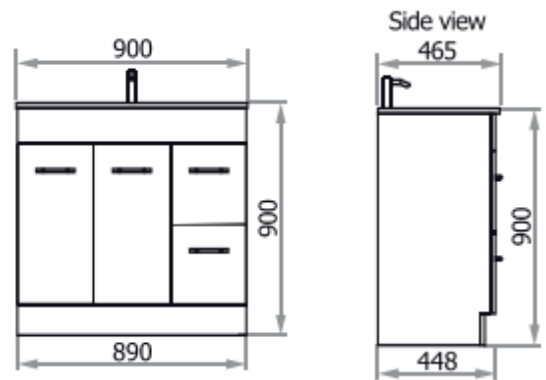

## Deco Semi Recessed Vanity Units

750mm - #VCDE75LHD

900mm - #VCDE9LHD

Removable kickboard in 750, 900 & 1200 – Legs optional extra  
1 Taphole Standard – 3 Taphole optional extra

Impressions Bathroomware reserves all rights to alter design, material, and specifications without notice. All dimensions given are approximate only should be checked prior to installation. Products are subject to intellectual property protection. Product colour as printing methods allow. Copyright Impressions Bathroomware ©2023

## Meile Left Hand Drawer Vanity Units

Available in 750, 900

VCME7LHD

VCME9LHD

Removable kickboard – Legs optional extra

1 Taphole Standard – 3 Taphole optional extra

Impressions Bathroomware reserves all rights to alter design, material, and specifications without notice. All dimensions given are approximate only should be checked prior to installation. Products are subject to intellectual property protection. Product colour as printing methods allow. Copyright Impressions Bathroomware ©2023