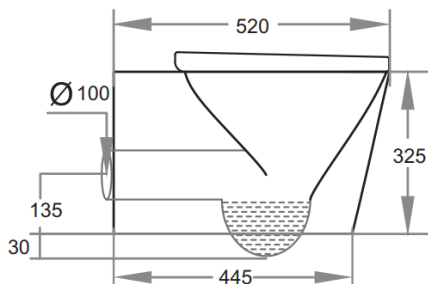

## Round Wall Hung Pan - K-302

I Round wall hung toilet pan

I Size 560 x 360 x 325mm

I Quick release sc seat

heavy duty

I Suits K-G30031

Toilet Suites  
**7 Year**  
 Replacement Parts  
 1 Year Parts & Labour  
 Excludes Washers, Valves & Seats