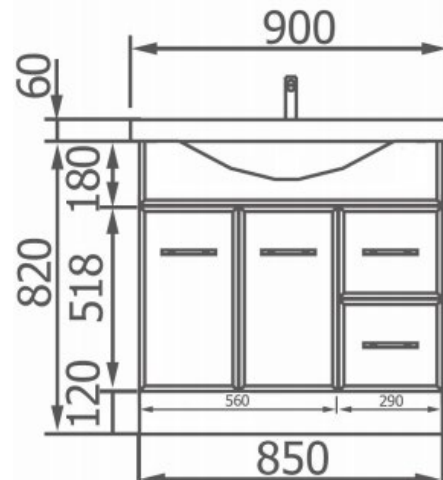

## Deco Semi Recessed Vanity Units

750mm - #VCDE75LHD

900mm - #VCDE9LHD

Removable kickboard in 750, 900 & 1200 – Legs optional extra  
1 Taphole Standard – 3 Taphole optional extra

Impressions Bathroomware reserves all rights to alter design, material, and specifications without notice. All dimensions given are approximate only should be checked prior to installation. Products are subject to intellectual property protection. Product colour as printing methods allow. Copyright Impressions Bathroomware ©2023