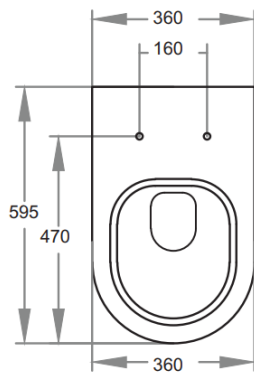

Toilet Suites
7 Year
Replacement Parts
1 Year Parts & Labour
Excludes Washers, Valves & Seats

Washers, Valves & Seats
1 Year
Replacement Parts

Impressions Bathroomware reserves all rights to alter design, material, and specifications without notice. All dimensions given are approximate only should be checked prior to installation. Products are subject to intellectual property protection. Product colour as printing methods allow. Copyright Impressions Bathroomware ©2023

www.impressionsbathroomware.com.au