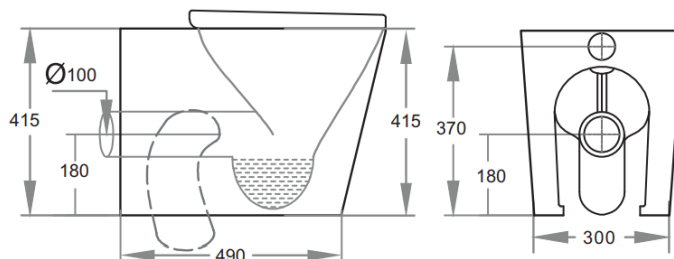

Toilet Suites
7 Year
Replacement Parts
1 Year Parts & Labour
Excludes Washers, Valves & Seats

Washers, Valves & Seats
1 Year
Replacement Parts

Impressions Bathroomware reserves all rights to alter design, material, and specifications without notice. All dimensions given are approximate only should be checked prior to installation. Products are subject to intellectual property protection. Product colour as printing methods allow. Copyright Impressions Bathroomware ©2023

www.impressionsbathroomware.com.au