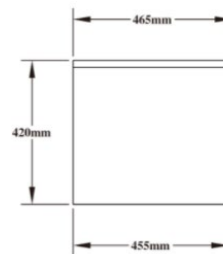

PVC Construction

1 Taphole Standard – 3 Taphole optional extra

Impressions Bathroomware reserves all rights to alter design, material, and specifications without notice. All dimensions given are approximate only should be checked prior to installation. Products are subject to intellectual property protection. Product colour as printing methods allow. Copyright Impressions Bathroomware ©2023

Vanity Cabinets & Tops
5 Year
Replacement Warranty
1 Year Parts & Labour

Impressions
Bathroomware
Make a lasting Impression

www.impressionsbathroomware.com.au