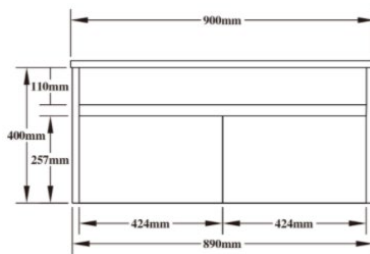

PVC Construction

1 Taphole Standard – 3 Taphole optional extra

Impressions Bathroomware reserves all rights to alter design, material, and specifications without notice. All dimensions given are approximate only should be checked prior to installation. Products are subject to intellectual property protection. Product colour as printing methods allow. Copyright Impressions Bathroomware ©2023

Vanity Cabinets & Tops
5 Year
Replacement Warranty
1 Year Parts & Labour

Impressions
Bathroomware
Make a lasting Impression

www.impressionsbathroomware.com.au