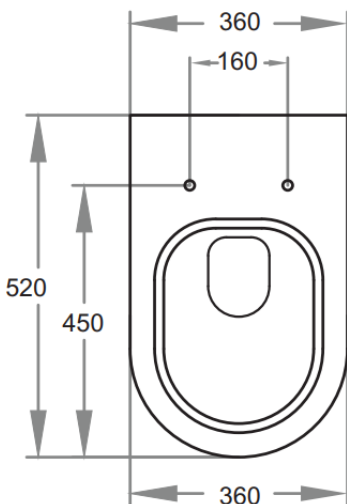

## Deco Semi Recessed Vanity Units

750mm - #VCDE75LHD

900mm - #VCDE9LHD

Removable kickboard in 750, 900 & 1200 – Legs optional extra  
1 Taphole Standard – 3 Taphole optional extra

Impressions Bathroomware reserves all rights to alter design, material, and specifications without notice. All dimensions given are approximate only should be checked prior to installation. Products are subject to intellectual property protection. Product colour as printing methods allow. Copyright Impressions Bathroomware ©2023

## Round Wall Hung Pan - K-302

I Round wall hung toilet pan

I Size 560 x 360 x 325mm

I Quick release sc seat

heavy duty

I Suits K-G30031

Toilet Suites  
**7 Year**  
 Replacement Parts  
 1 Year Parts & Labour  
 Excludes Washers, Valves & Seats