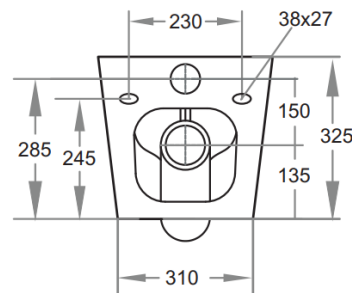

## Round Wall Hung Pan - K-302

I Round wall hung toilet pan

I Size 560 x 360 x 325mm

I Quick release sc seat

heavy duty

I Suits K-G30031

Toilet Suites  
**7 Year**  
 Replacement Parts  
 1 Year Parts & Labour  
 Excludes Washers, Valves & Seats