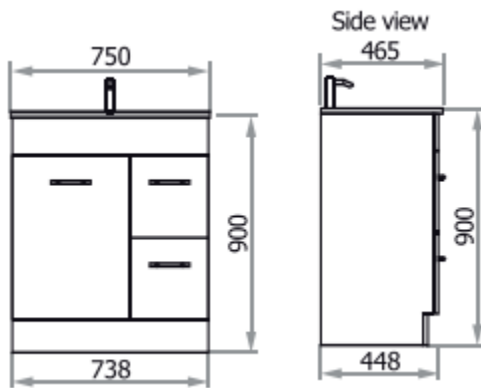

## Deco Semi Recessed Vanity Units

750mm - #VCDE75LHD

900mm - #VCDE9LHD

Removable kickboard in 750, 900 & 1200 – Legs optional extra  
1 Taphole Standard – 3 Taphole optional extra

Impressions Bathroomware reserves all rights to alter design, material, and specifications without notice. All dimensions given are approximate only should be checked prior to installation. Products are subject to intellectual property protection. Product colour as printing methods allow. Copyright Impressions Bathroomware ©2023

## Meile Left Hand Drawer Vanity Units

Available in 750, 900

VCME7LHD

VCME9LHD

Removable kickboard – Legs optional extra

1 Taphole Standard – 3 Taphole optional extra

Impressions Bathroomware reserves all rights to alter design, material, and specifications without notice. All dimensions given are approximate only should be checked prior to installation. Products are subject to intellectual property protection. Product colour as printing methods allow. Copyright Impressions Bathroomware ©2023